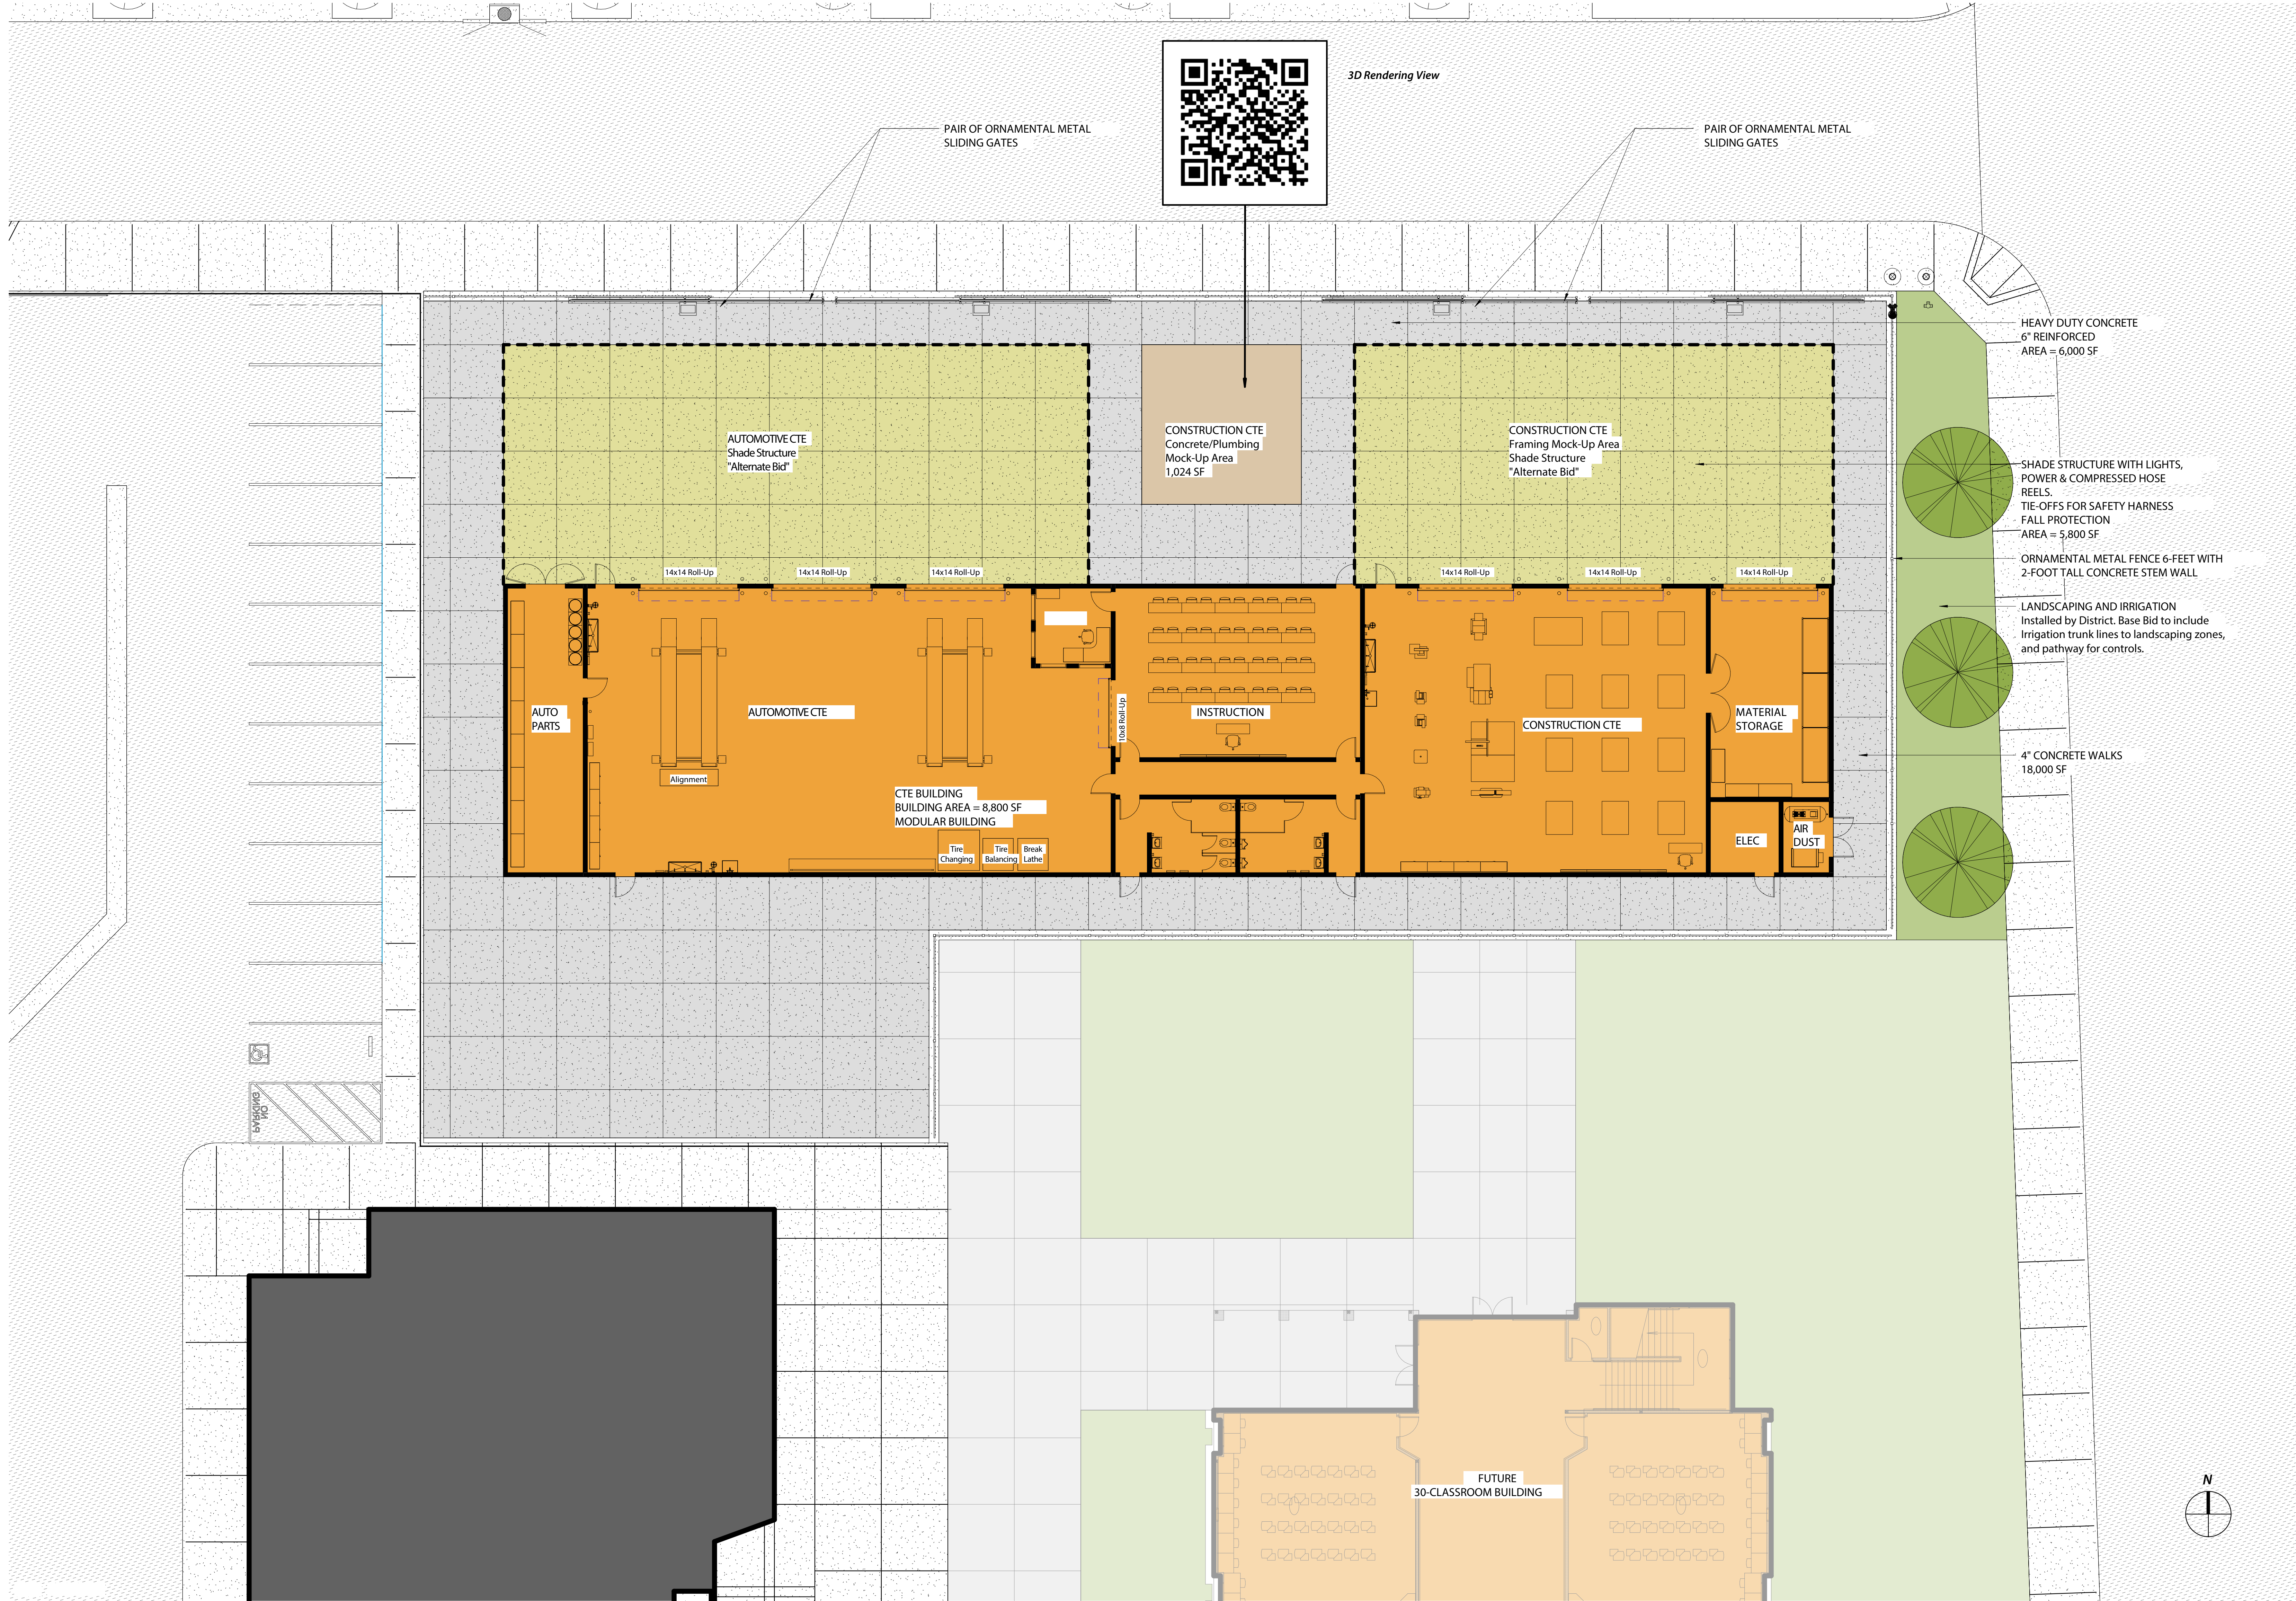

TULARE JOINT UNION HIGH SCHOOL DISTRICT

Mission Oak HS CTE Building

Tulare, CA 93274

dardenaarchitects.com

DATE: 03.17.2022

OVERALL SITE PLAN

Copyright© 2022 Darden Architects

TULARE JOINT UNION HIGH SCHOOL DISTRICT
Mission Oak HS CTE Building
Tulare, CA 93274

PROJECT NUMBER: 2179

SD

DATE: 03.17.2022

CTE LAYOUT VERSION 10

Copyright© 2022 Darden Architects

TULARE JOINT UNION HIGH SCHOOL DISTRICT
Mission Oak HS CTE Building
Tulare, CA 93274

PROJECT NUMBER: 2179

DATE: 03.17.2022