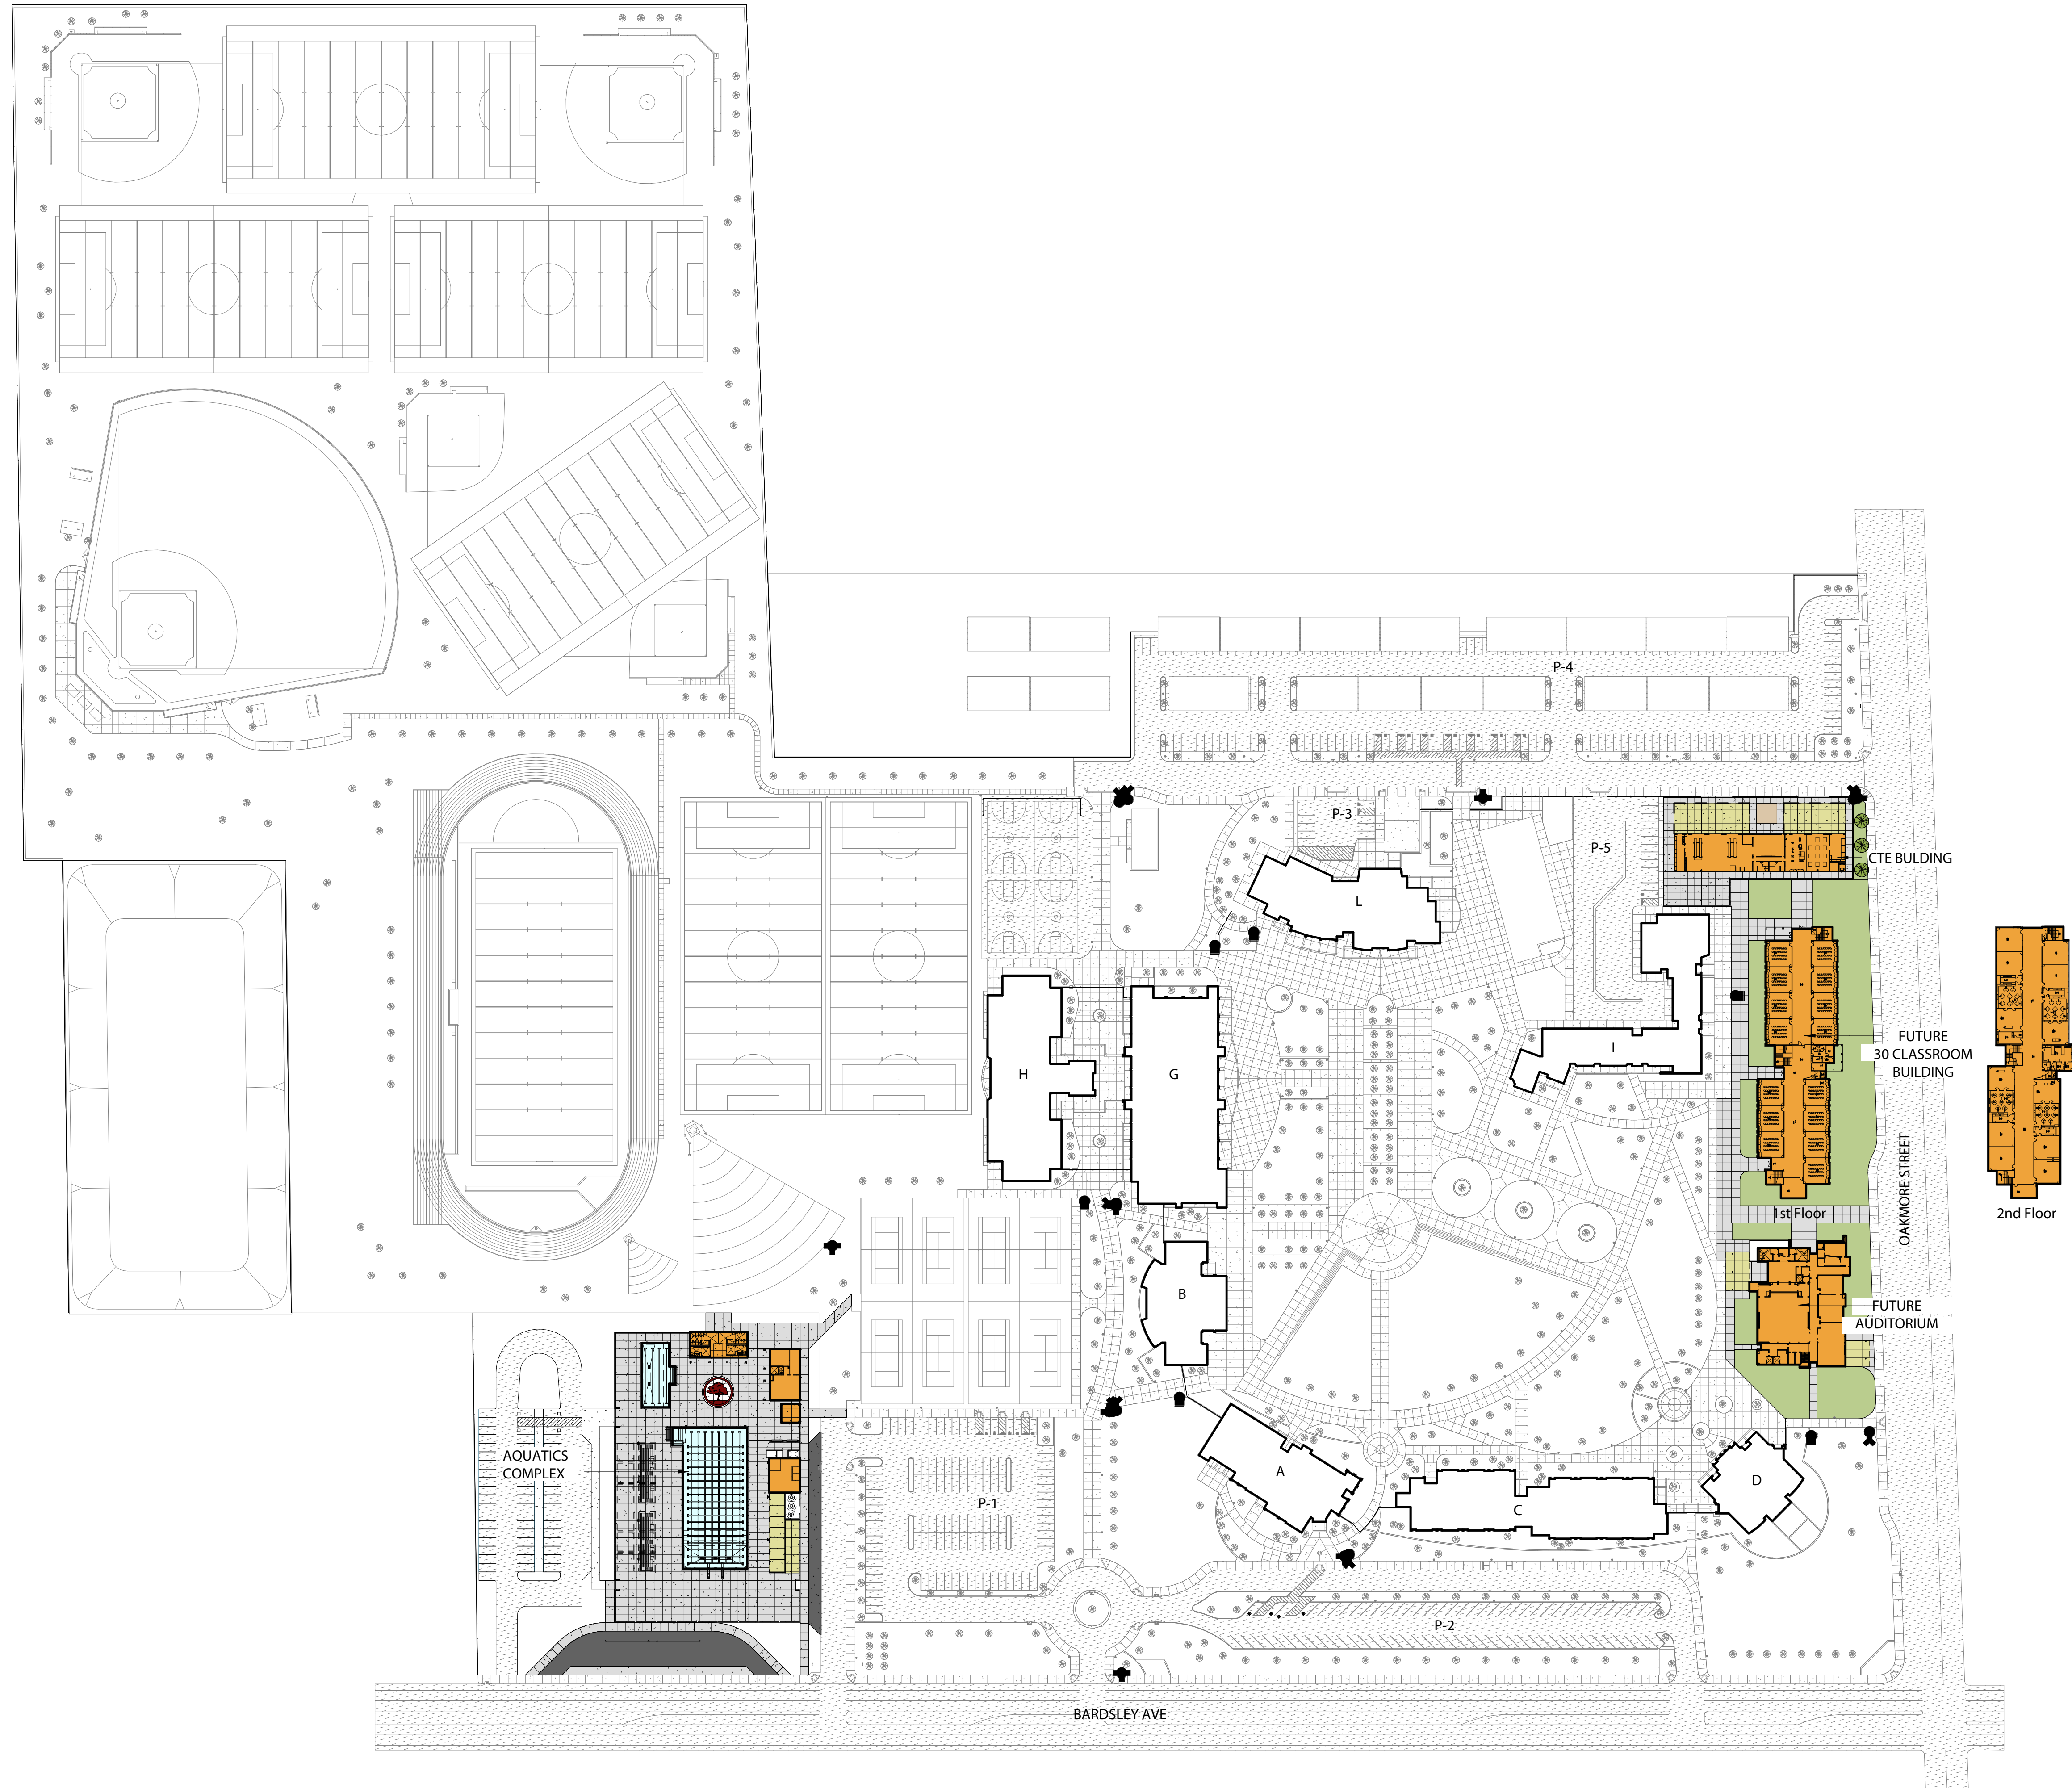

DATE: 03.17.2022

OVERALL SITE PLAN

Copyright© 2022 Darden Architects

TULARE JOINT UNION HIGH SCHOOL DISTRICT
Mission Oak HS CTE Building
Tulare, CA 93274

PROJECT NUMBER: 2179

SD