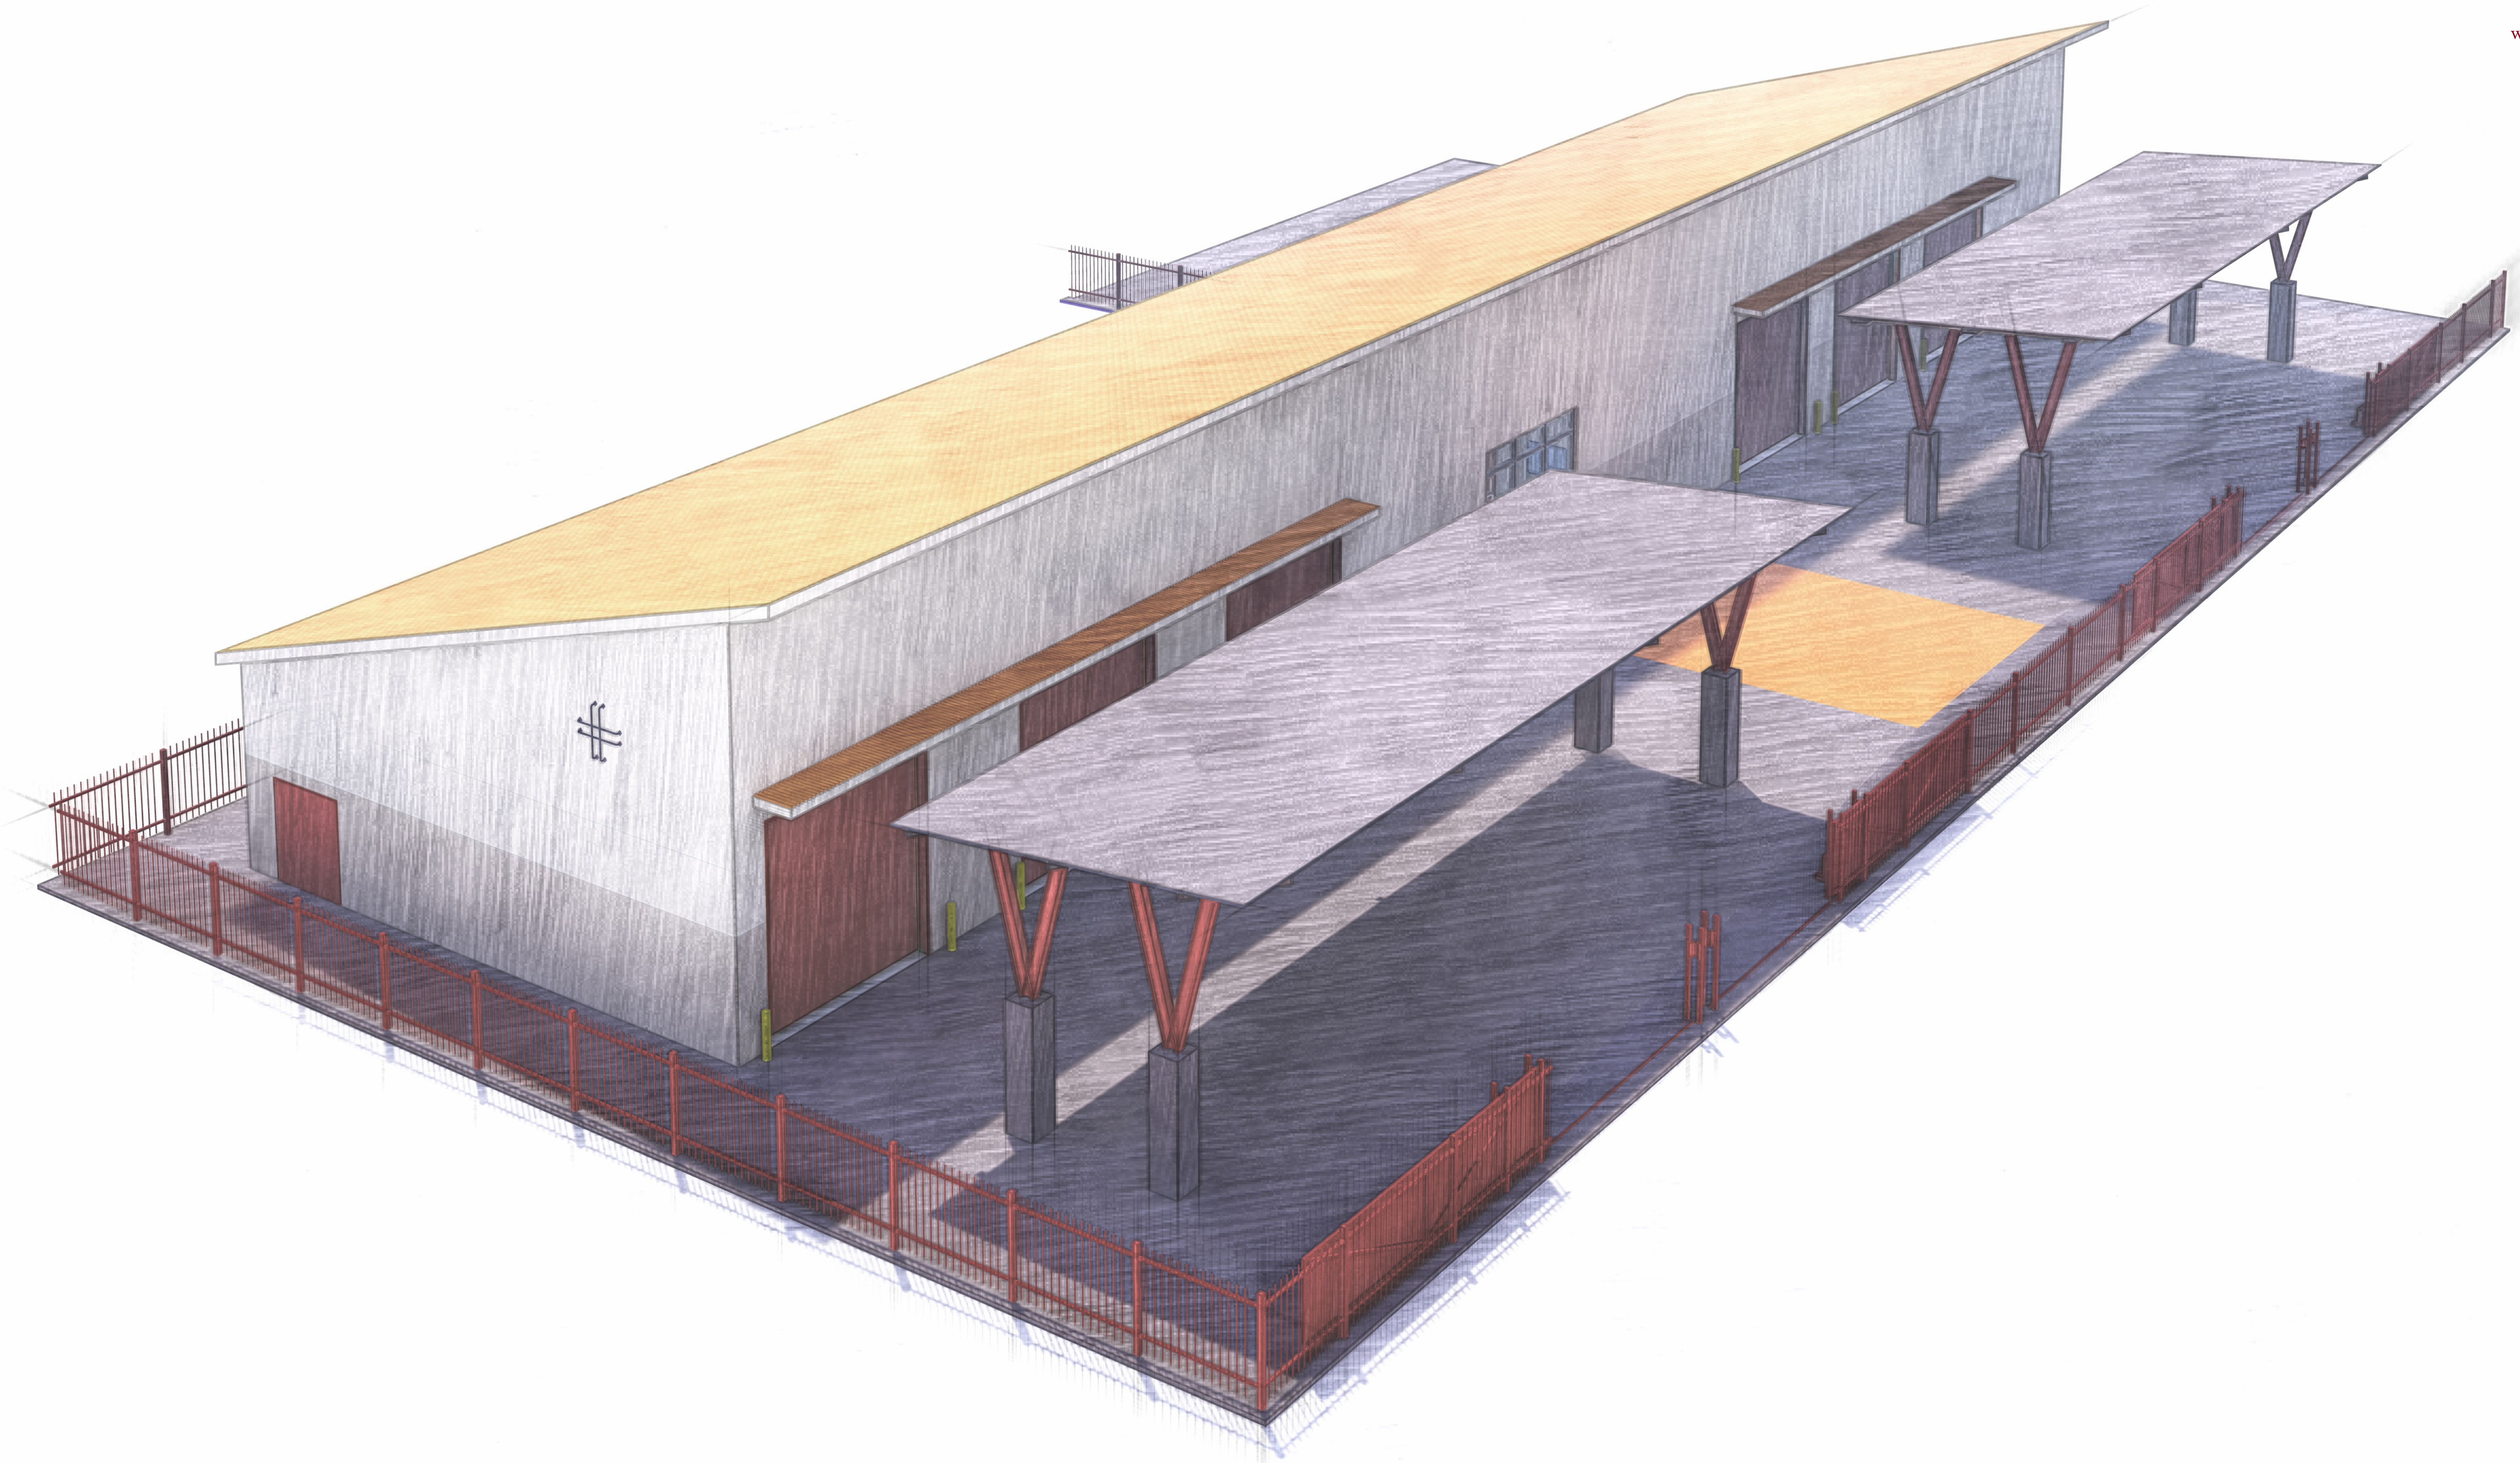

DATE: 03.17.2022

3D RENDERINGS

Copyright © 2022 Darden Architects

ARCHITECTURE • PLANNING • INTERIORS

TULARE JOINT UNION HIGH SCHOOL DISTRICT
Mission Oak HS CTE Building
Tulare, CA 93274

PROJECT NUMBER: 2179