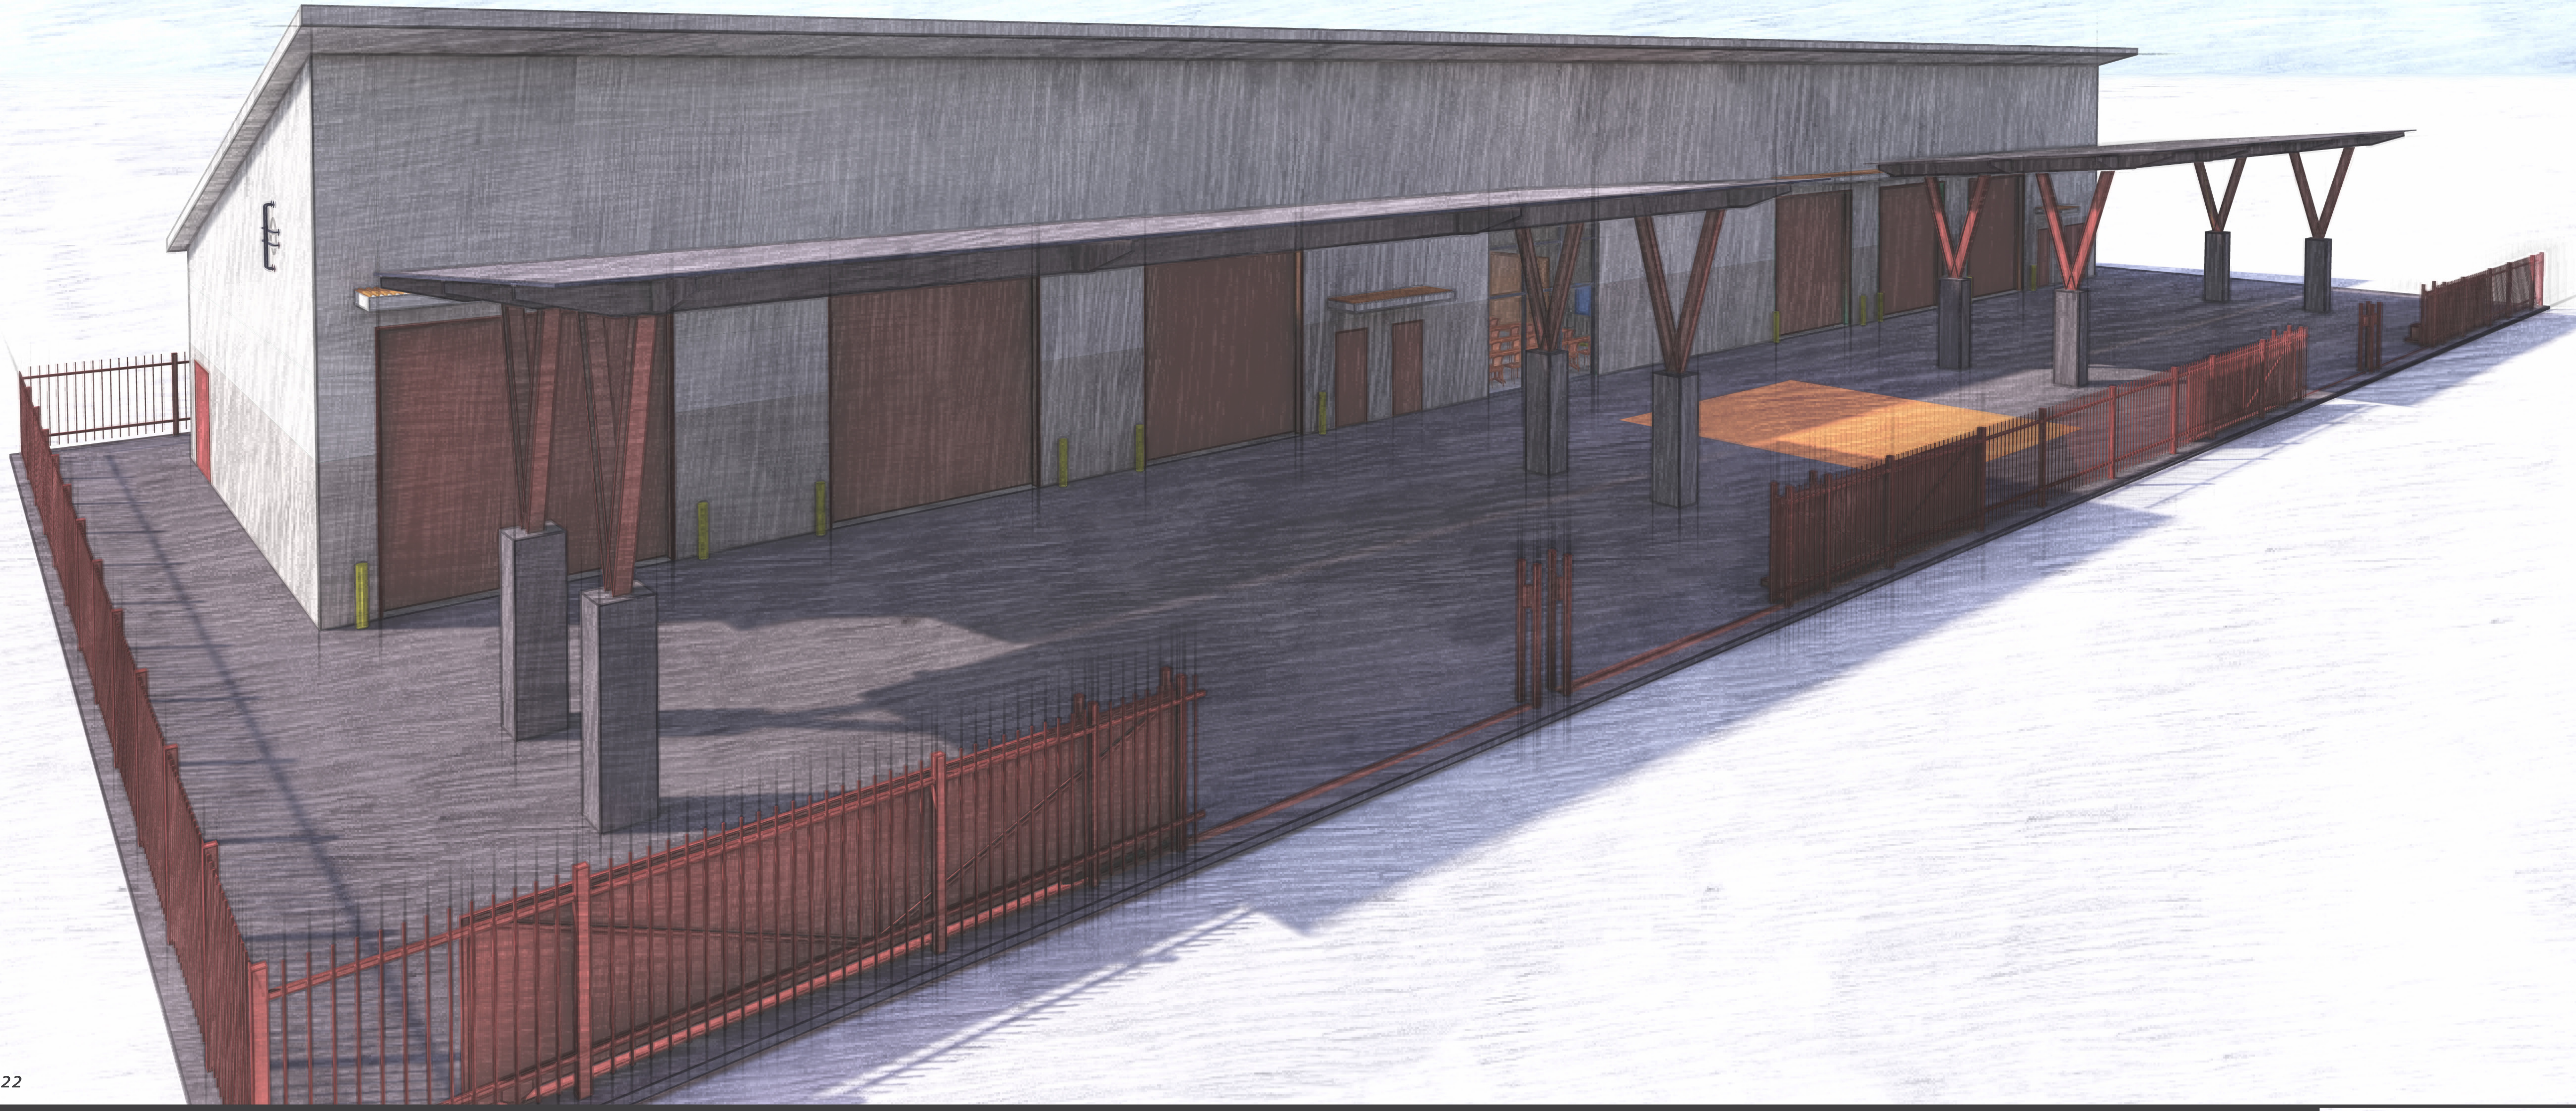

PROJECT NUMBER: 2179

SD

DATE: 03.17.2022

CTE LAYOUT VERSION 10

Copyright© 2022 Darden Architects

TULARE JOINT UNION HIGH SCHOOL DISTRICT
Mission Oak HS CTE Building
Tulare, CA 93274

PROJECT NUMBER: 2179

DATE: 03.17.2022

3D RENDERINGS

Copyright © 2022 Darden Architects

TULARE JOINT UNION HIGH SCHOOL DISTRICT
Mission Oak HS CTE Building
Tulare, CA 93274

PROJECT NUMBER: 2179

DATE: 03.17.2022

3D RENDERINGS

Copyright © 2022 Darden Architects