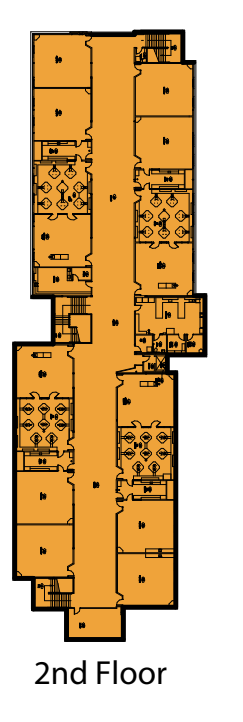

TULARE JOINT UNION HIGH SCHOOL DISTRICT

Mission Oak HS CTE Building

Tulare, CA 93274

dardenaarchitects.com

DATE: 03.17.2022

OVERALL SITE PLAN

Copyright© 2022 Darden Architects

TULARE JOINT UNION HIGH SCHOOL DISTRICT
Mission Oak HS CTE Building
Tulare, CA 93274

PROJECT NUMBER: 2179

SD

DATE: 03.17.2022

CTE LAYOUT VERSION 10

Copyright© 2022 Darden Architects

TULARE JOINT UNION HIGH SCHOOL DISTRICT
Mission Oak HS CTE Building
Tulare, CA 93274

PROJECT NUMBER: 2179

DATE: 03.17.2022